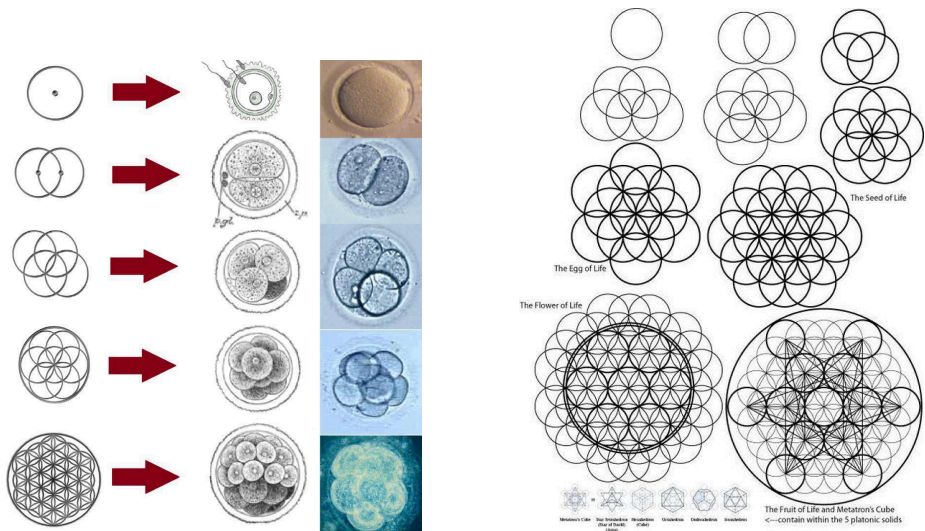

So after today's journey take some time to really focus on your physical material world quantum leaps and prosperity manifestations!

A Visual for today's journey

Get ready to experience your DNA consciousness encodings coming alive inside of your body as you never have before in this 1st of its kind experience of DNA Harmonization with the Star Systems!

As Jupiter and Uranus come together in our skies for the most electrifying powerful cosmic current Stargate opening of 2024 we will attune our DNA access to activate/ remember / turn on the new frequency becoming available in the Astral Planes, from Within & through Time ~ in a multidimensional morphogenic & cymatic experience that will rebirth you at a whole new level!

This will begin your journey of Creation on a whole new frequency ~ your new frequency emergence.

Sacred Geometry of Creation in the Physical Form

Let's start at the beginning and see the Sacred Geometry of Creation of Human Life Form ~ in the Womb. Let's go to cell division and birth on Planet Earth, then that of the Stars.

Source: <https://unitedliberalfoundation.com/star-formation-life-cycle-of-a-star>

This is exactly how all energy of creation expands, from inside the body to the corners of the Universe.

Ok let's go deeper & bridge what we know: