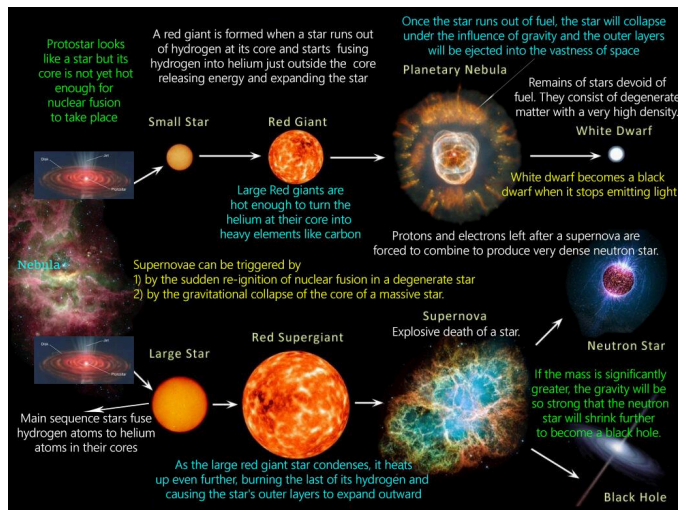

Get ready to experience your DNA consciousness encodings coming alive inside of your body as you never have before in this 1st of its kind experience of DNA Harmonization with the Star Systems!

As Jupiter and Uranus come together in our skies for the most electrifying powerful cosmic current Stargate opening of 2024 we will attune our DNA access to activate/ remember / turn on the new frequency becoming available in the Astral Planes, from Within & through Time ~ in a multidimensional morphogenic & cymatic experience that will rebirth you at a whole new level!

This will begin your journey of Creation on a whole new frequency ~ your new frequency emergence.

Sacred Geometry of Creation in the Physical Form

Let's start at the beginning and see the Sacred Geometry of Creation of Human Life Form ~ in the Womb. Let's go to cell division and birth on Planet Earth, then that of the Stars.

Source: <https://unitedliberalfoundation.com/star-formation-life-cycle-of-a-star>